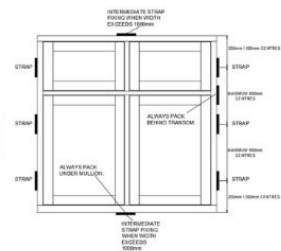

Timber: **Hardwood**
Sightlines: **68mm**
Deep Cill: **Hardwood**
U-value: **1.4**
PAS24: **Optional**
Jamb Width: **57mm**