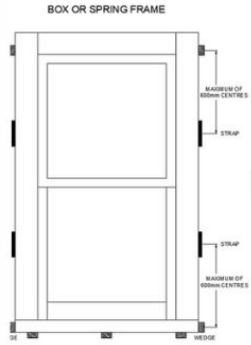

# Range Comparison

Regency

Timber: **Redwood**  
 Midrail: **43mm**  
 Sash Horses: **Optional**  
 Deep Cill: **Hardwood**  
 Mechanism: **Weights & Cords**  
 Jamb Width: **102mm**  
 U-value: **1.3**  
 PAS24: **Optional**  
 Glazing Bar: **22mm Bonded Option**

Classic

Timber: **Redwood**  
 Midrail: **43mm**  
 Sash Horses: **Optional**  
 Deep Cill: **Hardwood**  
 Mechanism: **Spiral Balance**  
 Jamb Width: **60mm**  
 U-value: **1.3**  
 PAS24: **Optional**  
 Glazing Bar: **22mm Bonded Option**