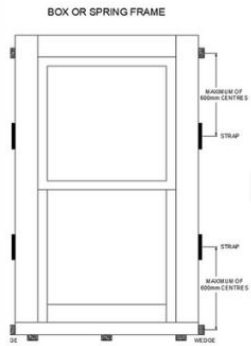

# Range Comparison

Regency

Timber: **Redwood**  
 Midrail: **43mm**  
 Sash Horses: **Optional**  
 Deep Cill: **Hardwood**  
 Mechanism: **Weights & Cords**  
 Jamb Width: **102mm**  
 U-value: **1.3**  
 PAS24: **Optional**  
 Glazing Bar: **22mm Bonded Option**

Classic

Timber: **Redwood**  
 Midrail: **43mm**  
 Sash Horses: **Optional**  
 Deep Cill: **Hardwood**  
 Mechanism: **Spiral Balance**  
 Jamb Width: **60mm**  
 U-value: **1.3**  
 PAS24: **Optional**  
 Glazing Bar: **22mm Bonded Option**