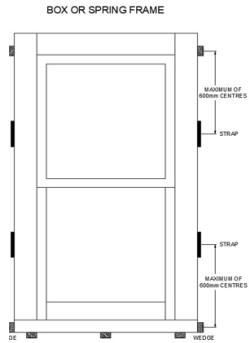

Range Comparison

ROKWOOD

WINDOWS

Regency

Timber: Redwood (Euro Pine)
Midrail: 43mm
Sash Hors: Optional
Deep Cill: Hardwood
Mechanism: Weights & Cords
Jamb Width: 102mm
U-value: 1.3
PAS24: Optional
Glazing Bar: 22mm

Classic

Timber: Redwood (Euro Pine)
Midrail: 43mm
Sash Hors: Optional
Deep Cill: Hardwood
Mechanism: Spiral Balance
Jamb Width: 60mm
U-value: 1.3
PAS24: Optional
Glazing Bar: 22mm

Horizon

Timber: Redwood (Euro Pine)
Sightlines: 68mm
Deep Cill: Hardwood
U-value: 1.4
PAS24: Optional
Jamb Width: 57mm
Glazing Bar: 22mm