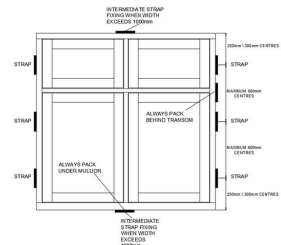

Range Comparison

ROKWOOD

WINDOWS

Regency

Timber: Redwood (Euro Pine)
Midrail: 43mm
Sash Hors: Optional
Deep Cill: Hardwood
Mechanism: Weights & Cords
Jamb Width: 102mm
U-value: 1.3
PAS24: Optional
Glazing Bar: 22mm

Classic

Timber: Redwood (Euro Pine)
Midrail: 43mm
Sash Hors: Optional
Deep Cill: Hardwood
Mechanism: Spiral Balance
Jamb Width: 60mm
U-value: 1.3
PAS24: Optional
Glazing Bar: 22mm

Horizon

Timber: Redwood (Euro Pine)
Sightlines: 68mm
Deep Cill: Hardwood
U-value: 1.4
PAS24: Optional
Jamb Width: 57mm
Glazing Bar: 22mm

Book your Showroom visit today

01424 230 842

Box Sash Window

Traditional Timber Sash Windows made using Modern Technology to improve energy efficiency

Features

- Double glazing unit with a warm spacer
- Frame options available: 164 mm / 150 mm.
- Optional Certified PAS24:2022 / FSC
- Steel and lead weights available
- Finished with eco-friendly REMMERS paint and water-based lacquer in multiple color options.
- Thermal conductivity coefficient: $U_w 1.3 \text{ W/m}^2\text{K}$ (or $U_w 1.0 \text{ W/m}^2\text{K}$ with vacuum glazing).