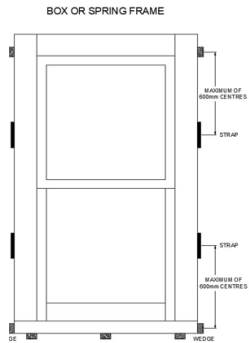

Range Comparison

ROKWOOD

WINDOWS

Regency

Timber: Redwood (Euro Pine)
Midrail: 43mm
Sash Hors: Optional
Deep Cill: Hardwood
Mechanism: Weights & Cords
Jamb Width: 102mm
U-value: 1.3
PAS24: Optional
Glazing Bar: 22mm

Classic

Timber: Redwood (Euro Pine)
Midrail: 43mm
Sash Hors: Optional
Deep Cill: Hardwood
Mechanism: Spiral Balance
Jamb Width: 60mm
U-value: 1.3
PAS24: Optional
Glazing Bar: 22mm

Horizon

Timber: Redwood (Euro Pine)
Sightlines: 68mm
Deep Cill: Hardwood
U-value: 1.4
PAS24: Optional
Jamb Width: 57mm
Glazing Bar: 22mm