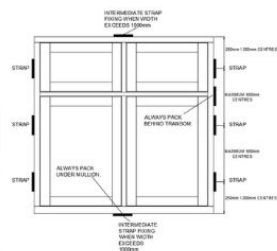

Timber: **Redwood**
Midrail: **43mm**
Sash Horns: **Optional**
Deep Cill **Hardwood**
Mechanism **Spiral Balance**
Jamb Width **60mm**
U-value **1.3**
PAS24 **Optional**
Glazing Bar **22mm Bonded Option**

Horizon

Timber: **Hardwood**
Sightlines: **68mm**
Deep Cill **Hardwood**
U-value **1.4**
PAS24 **Optional**
Jamb Width **57mm**