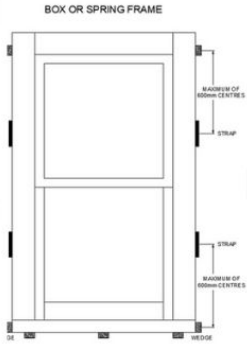

# Range Comparison

**ROKWOOD**  
WINDOWS

Regency

Timber: **Redwood**  
 Midrail: **43mm**  
 Sash Horns: **Optional**  
 Deep Cill **Hardwood**  
 Mechanism **Weights & Cords**  
 Jamb Width **102mm**  
 U-value **1.3**  
 PAS24 **Optional**  
 Glazing Bar **22mm Bonded Option**

Classic

Timber: **Redwood**  
 Midrail: **43mm**  
 Sash Horns: **Optional**  
 Deep Cill **Hardwood**  
 Mechanism **Spiral Balance**  
 Jamb Width **60mm**  
 U-value **1.3**  
 PAS24 **Optional**  
 Glazing Bar **22mm Bonded Option**