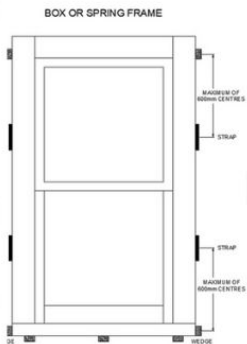

# Range Comparison

**ROKWOOD**  
WINDOWS

Regency

Timber: **Redwood**  
 Midrail: **43mm**  
 Sash Horns: **Optional**  
 Deep Cill **Hardwood**  
 Mechanism **Weights & Cords**  
 Jamb Width **102mm**  
 U-value **1.3**  
 PAS24 **Optional**  
 Glazing Bar **22mm Bonded Option**

Classic

Timber: **Redwood**  
 Midrail: **43mm**  
 Sash Horns: **Optional**  
 Deep Cill **Hardwood**  
 Mechanism **Spiral Balance**  
 Jamb Width **60mm**  
 U-value **1.3**  
 PAS24 **Optional**  
 Glazing Bar **22mm Bonded Option**